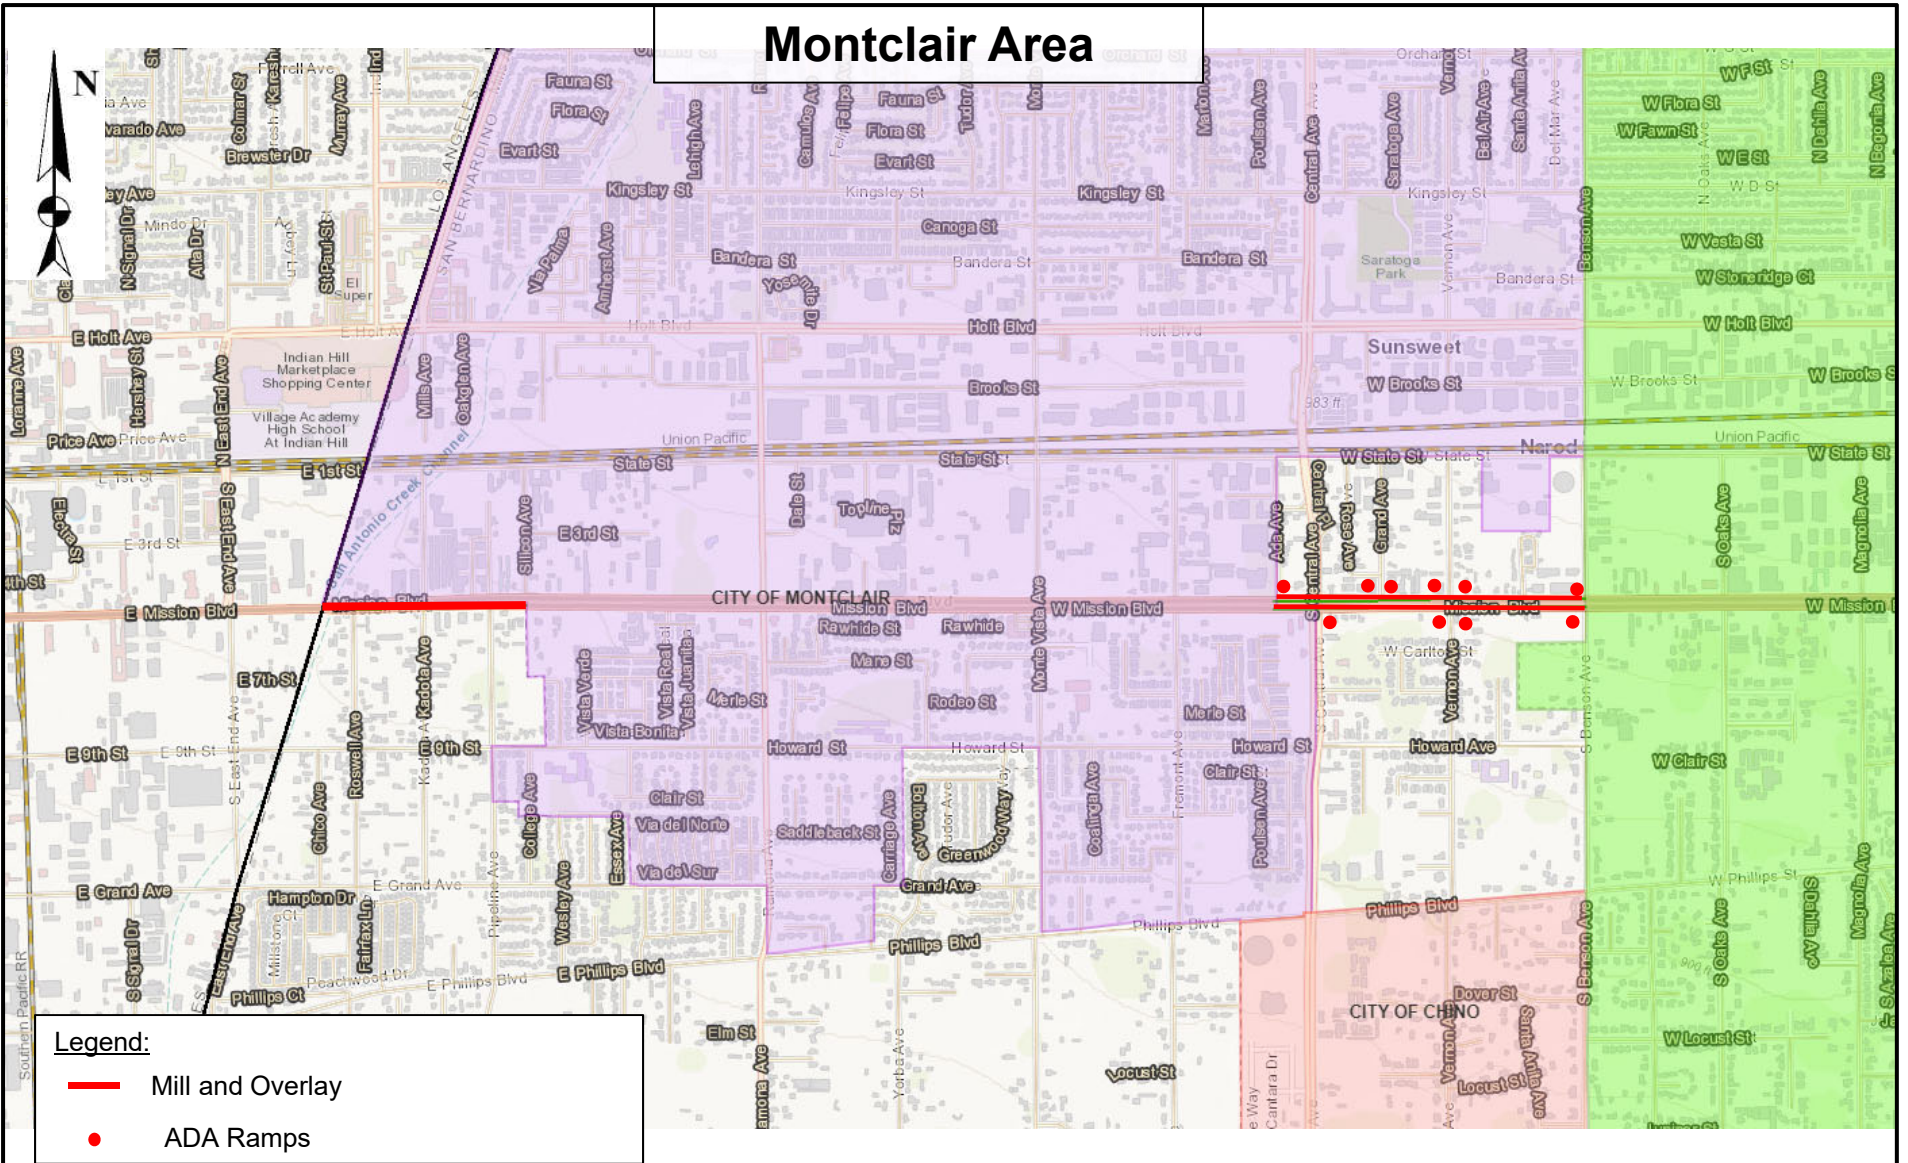

Montclair Area

SAN BERNARDINO COUNTY
DEPARTMENT OF PUBLIC WORKS
DISTRICT 4
YARD 1
H15034

LOCATION MAP
MISSION BOULEVARD
Various Limits/Locations
Mill and Overlay and ADA Ramp Update