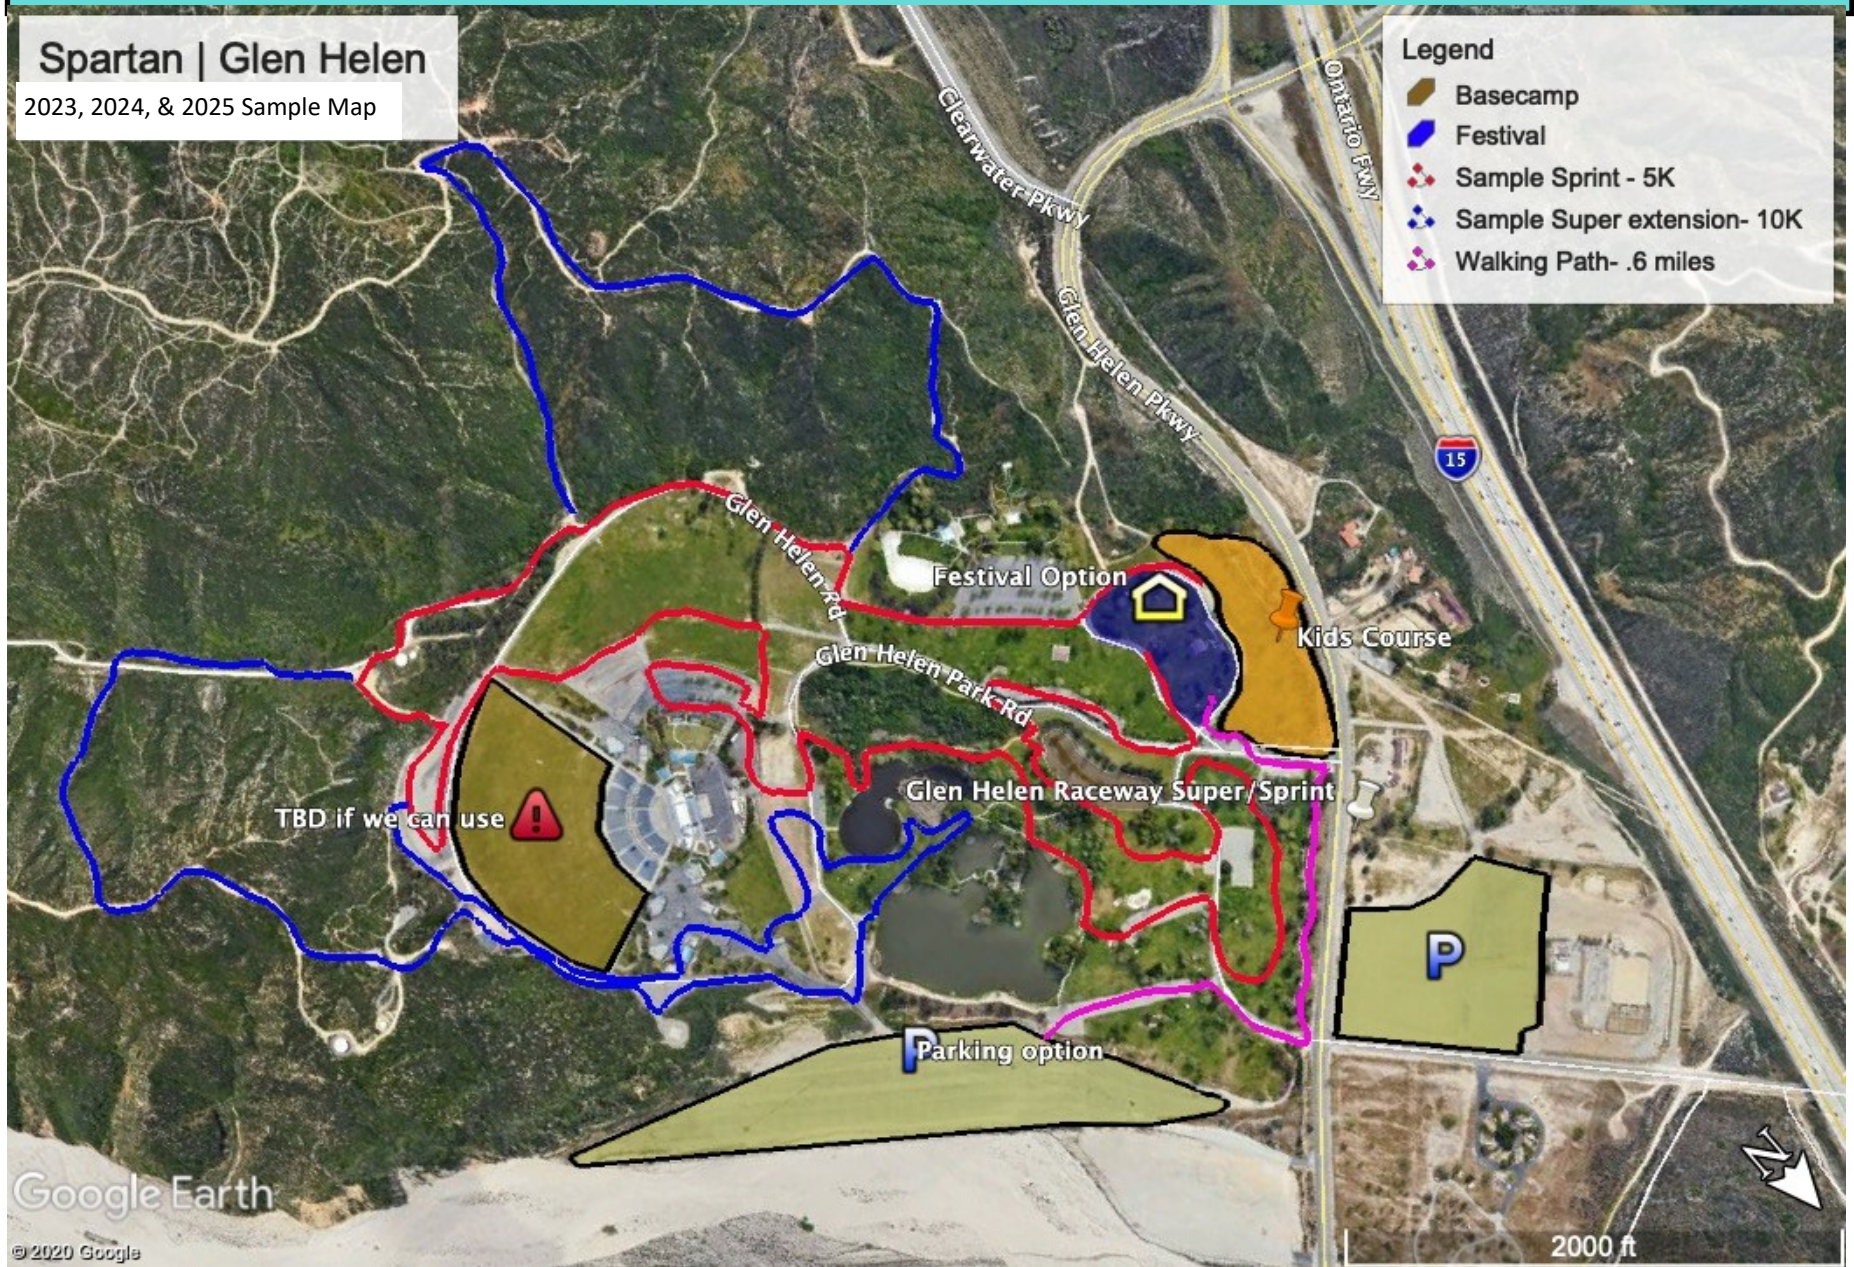

GLEN HELEN REGIONAL PARK

SPARTAN 2023, 2024, & 2025

Spartan | Glen Helen

2023, 2024, & 2025 Sample Map

Legend

- Basecamp
- Festival
- Sample Sprint - 5K
- Sample Super extension- 10K
- Walking Path- .6 miles

Google Earth

© 2020 Google

2000 ft

EXHIBIT A