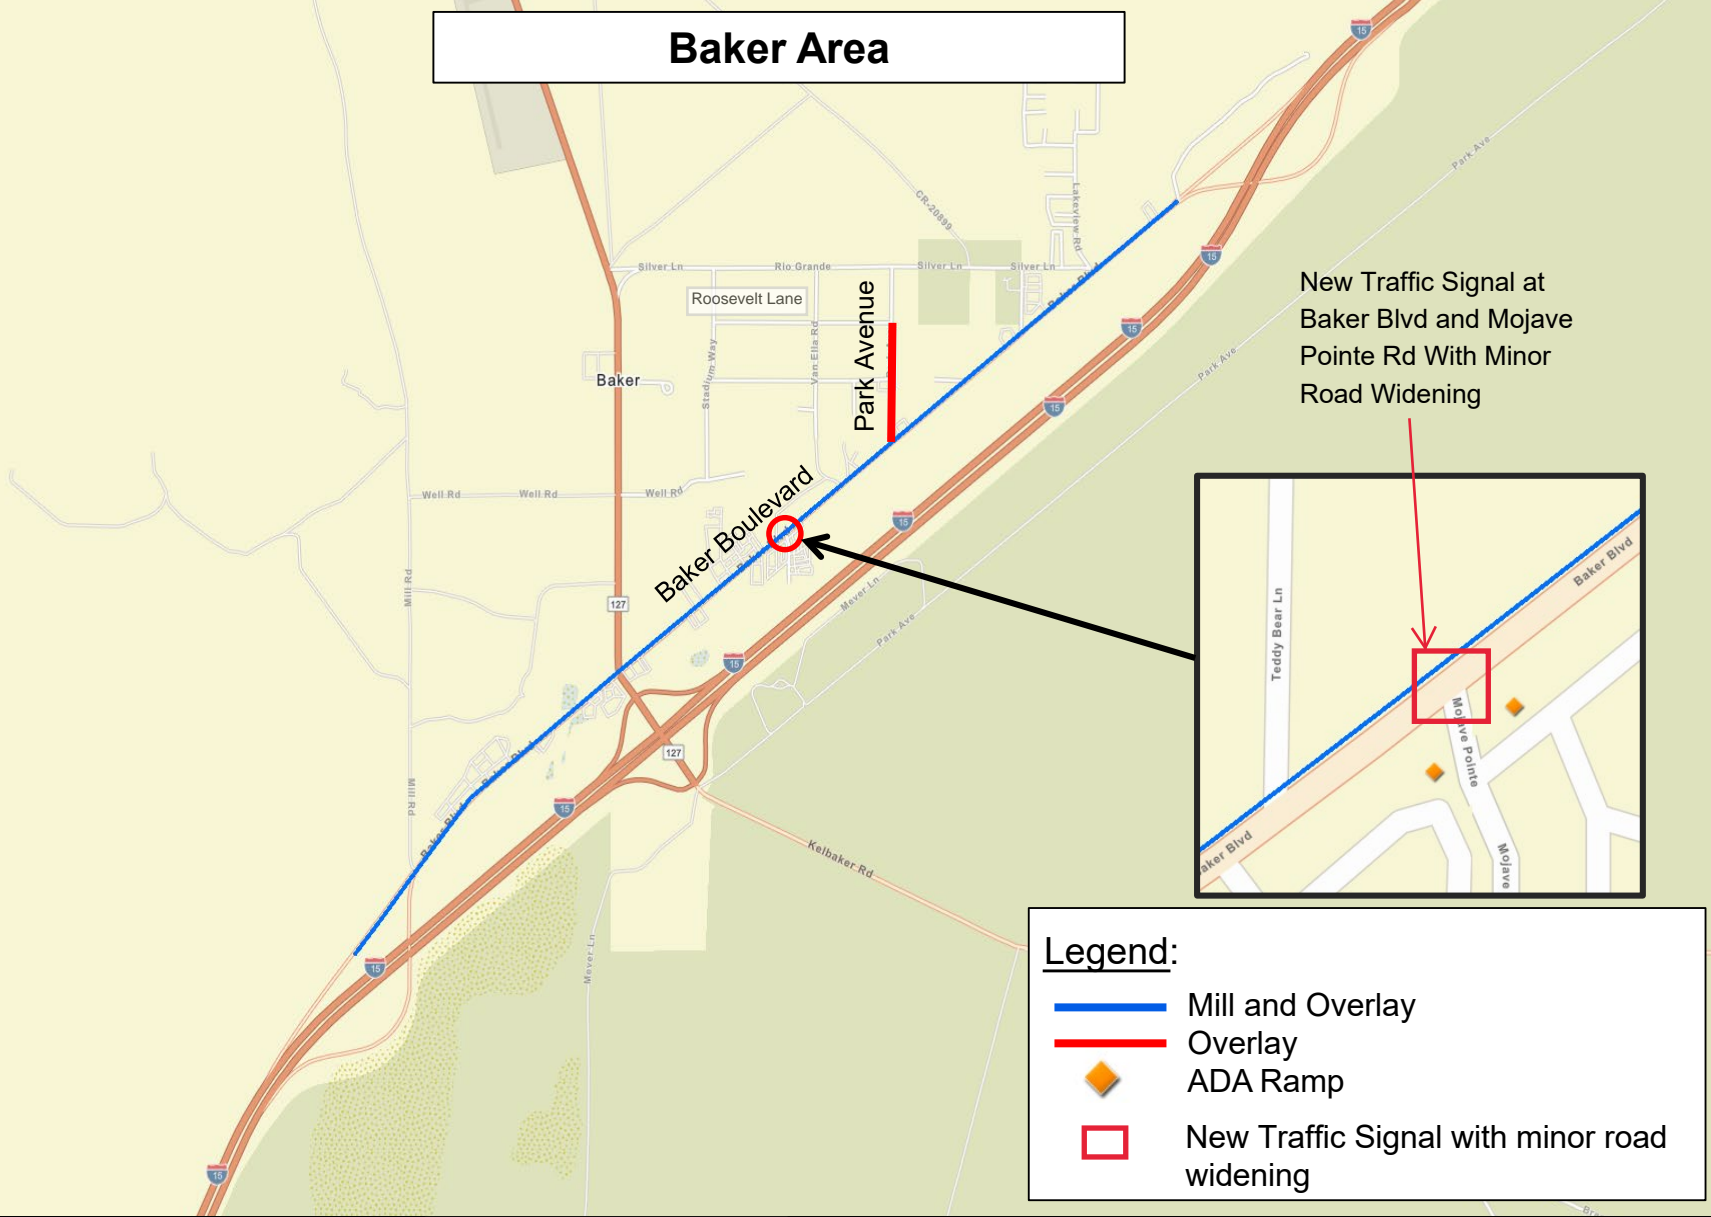

Baker Area

New Traffic Signal at
Baker Blvd and Mojave
Pointe Rd With Minor
Road Widening

Legend:

-  Mill and Overlay
-  Overlay
-  ADA Ramp
-  New Traffic Signal with minor road widening

SAN BERNARDINO COUNTY
DEPARTMENT OF PUBLIC WORKS
Supervisorial District 1
Yard 12
W.O. # TX1814

LOCATION MAP
BAKER BOULEVARD AND PARK AVENUE
Various Roads/Locations
Mill and Overlay, ADA Ramp Updates