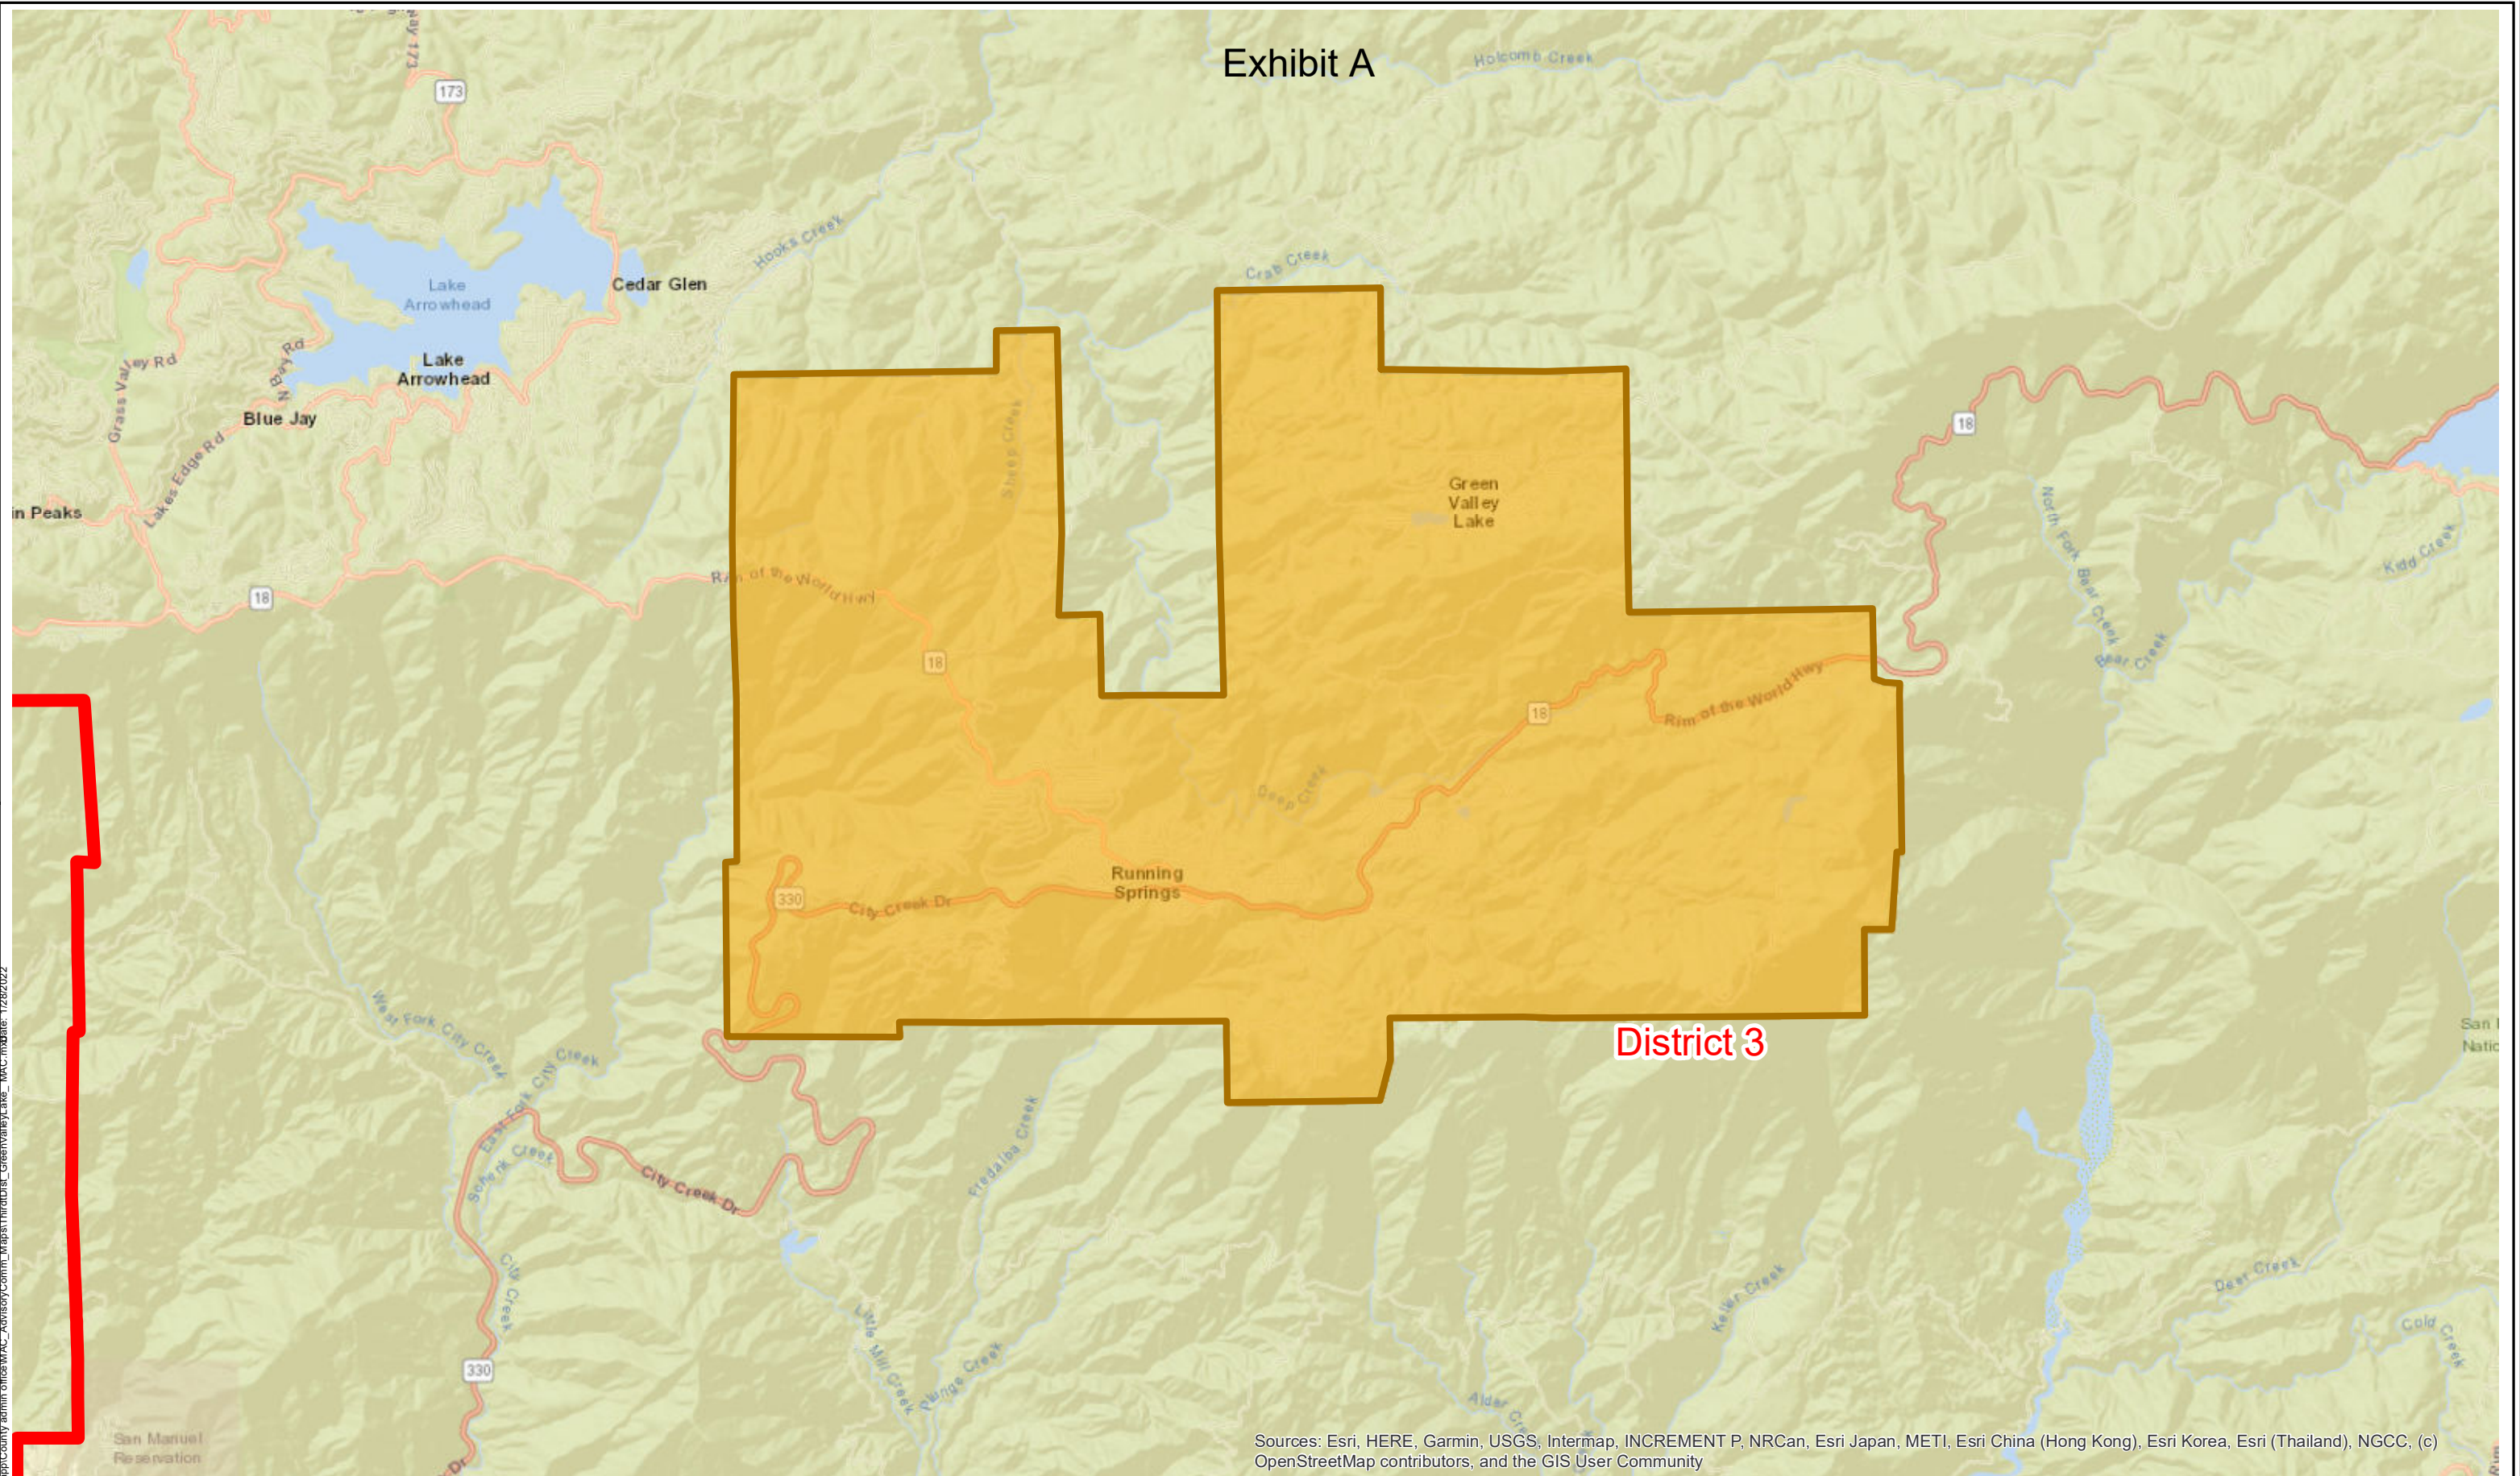

Exhibit A

Sources: Esri, HERE, Garmin, USGS, Intermap, INCREMENT P, NRCan, Esri Japan, METI, Esri China (Hong Kong), Esri Korea, Esri (Thailand), NGCC, (c) OpenStreetMap contributors, and the GIS User Community

GREEN VALLEY LAKE AC
Boundary Based on CSA 79 Sphere of Influence

- 2021 Third Supv District Boundary
- Green Valley Lake AC