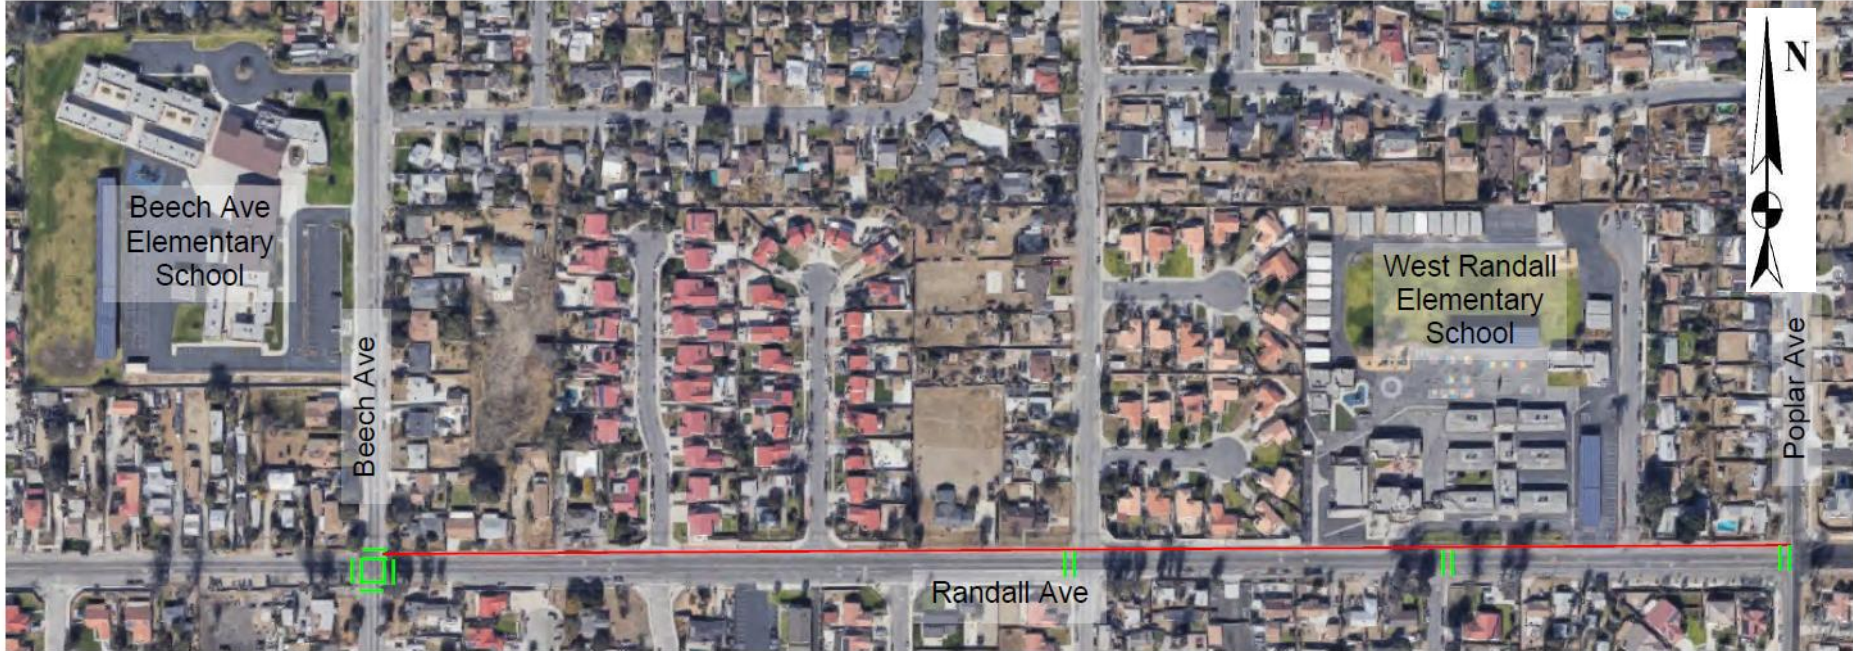

Fontana Area

Del

- Sidewalk
- || High Visibility Crosswalk

COUNTY OF SAN BERNARDINO
DEPARTMENT OF PUBLIC WORKS

LOCATION MAP
RANDALL AVENUE
BEECH AVENUE TO POPLAR AVENUE
Community Project Funded Congressional Directed
Spending Award 2023