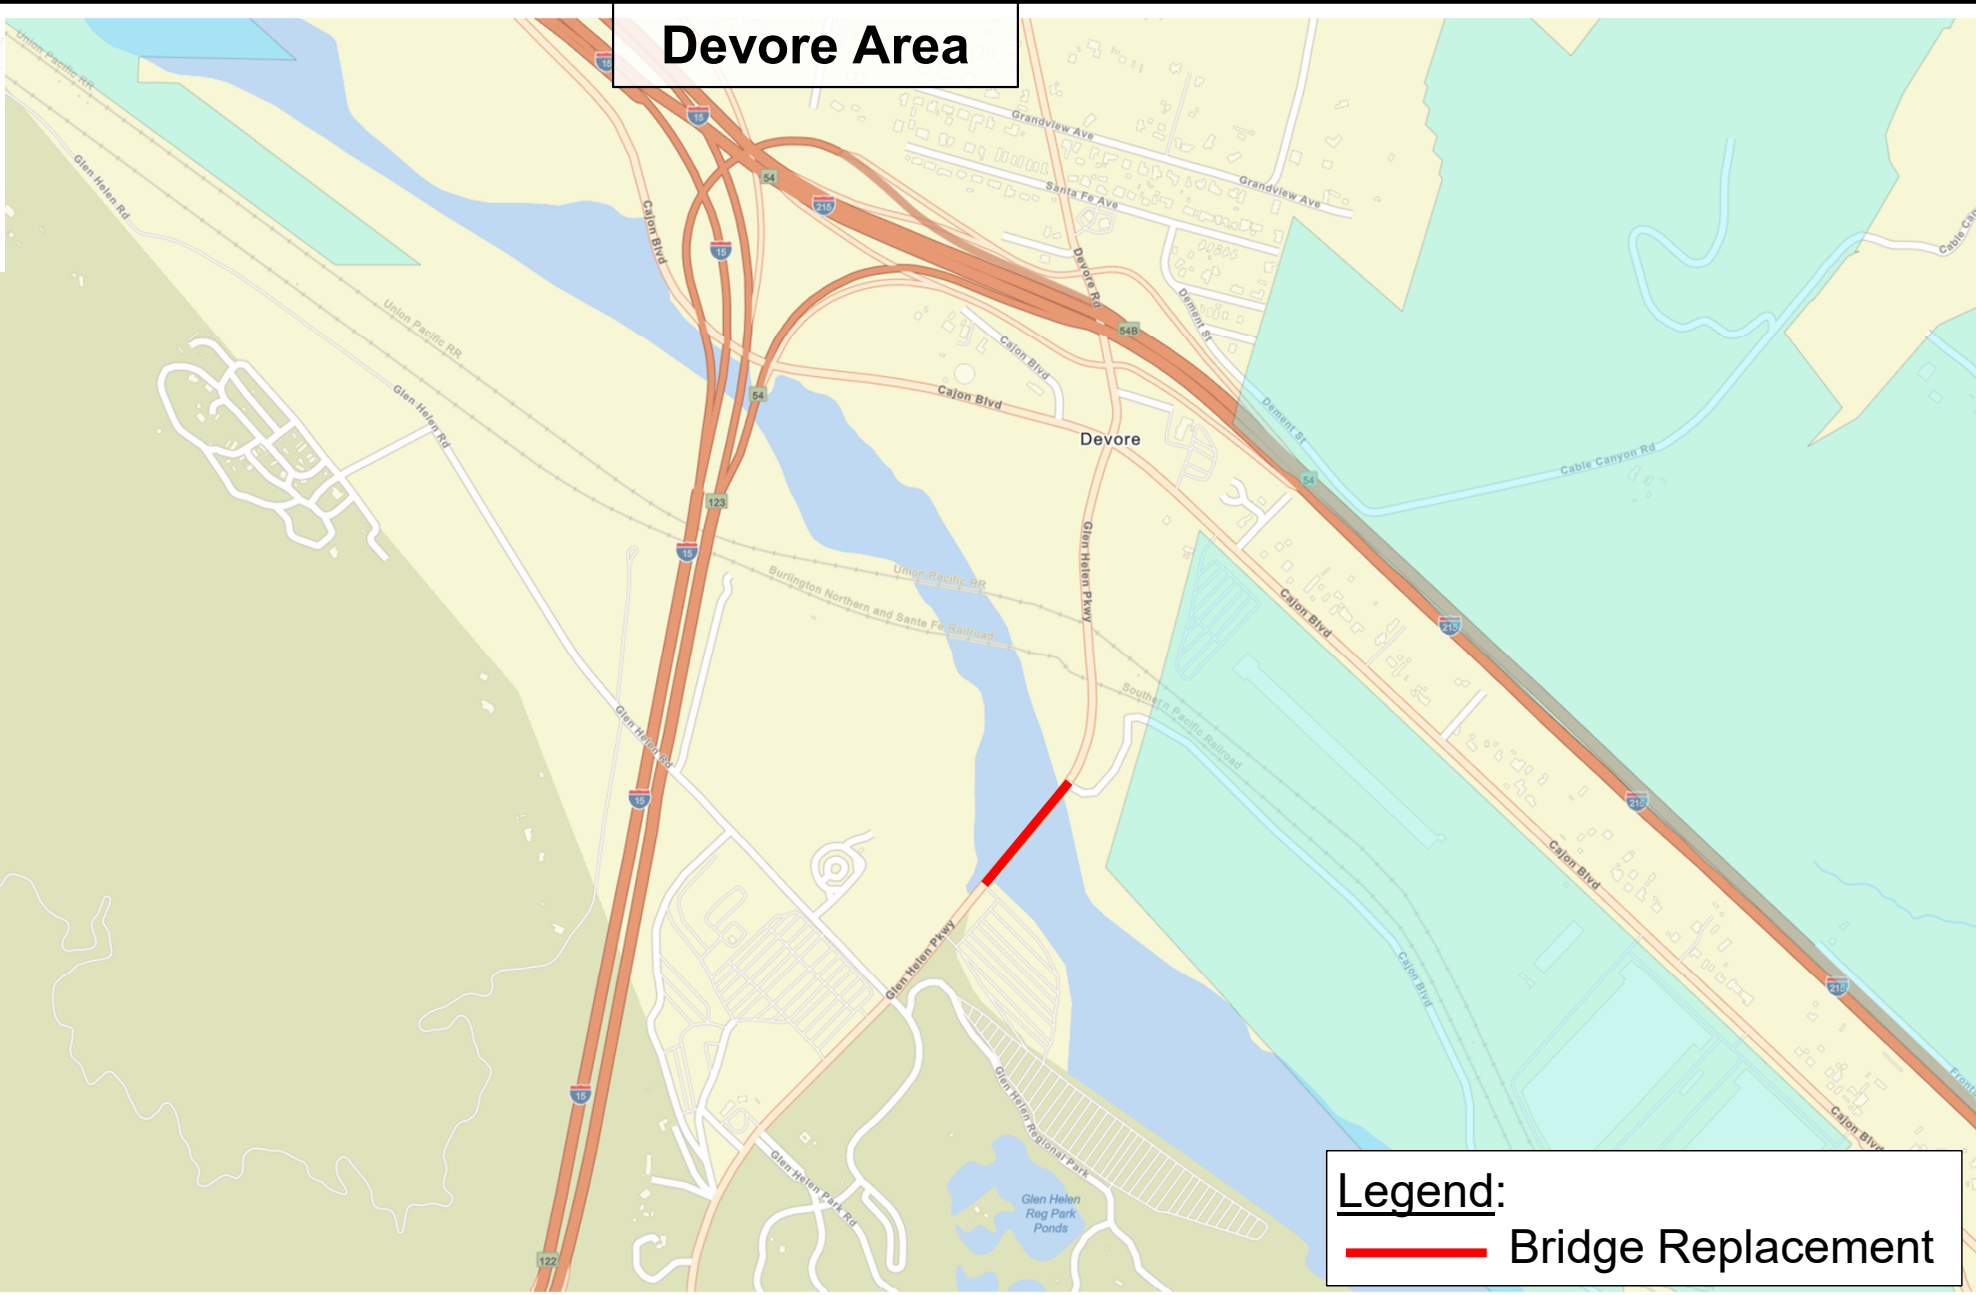

Devore Area

Legend:
— Bridge Replacement

SAN BERNARDINO COUNTY
DEPARTMENT OF PUBLIC WORKS
DISTRICT 5
YARD 3
WO H14646

LOCATION MAP
GLEN HELEN PARKWAY
Over Cajon Wash
Bridge Replacement