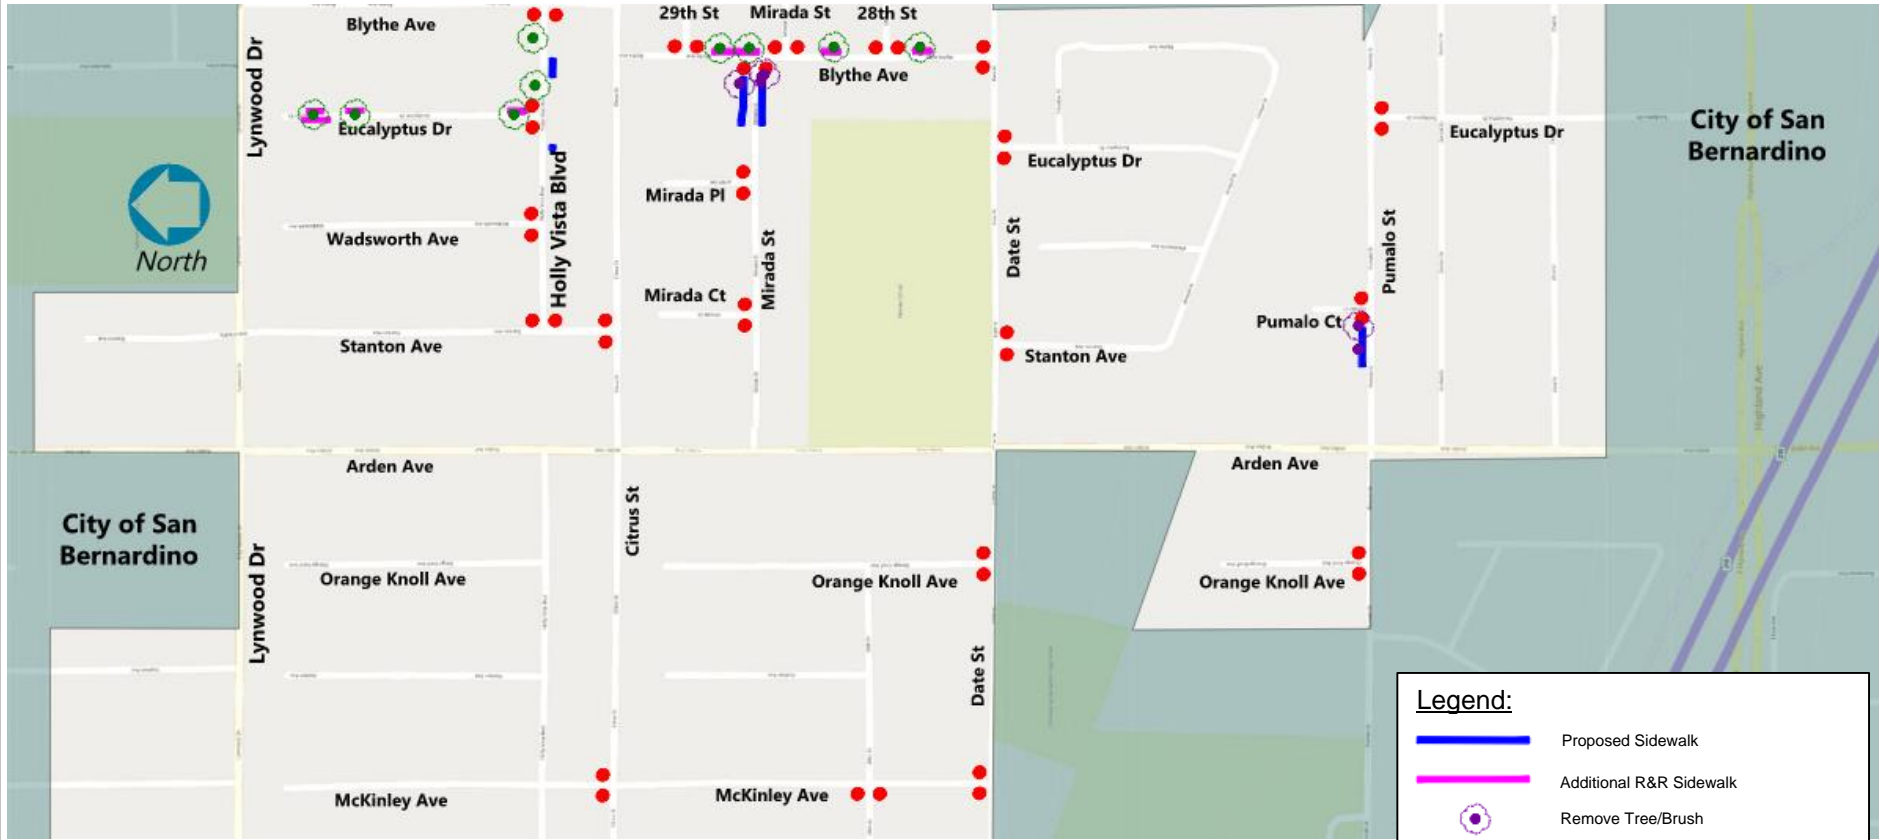

Del Rosa Area

Legend:

- Proposed Sidewalk
- Additional R&R Sidewalk
- Remove Tree/Brush
- Additional Tree/Brush/Stump Removal
- Reconstruct / Construct ADA Ramp

SAN BERNARDINO COUNTY
 DEPARTMENT OF PUBLIC WORKS
YARD 5
DISTRICT 3
WO H15032

LOCATION MAP
SOUTHEAST DEL ROSA ADA RAMPS
 Various Limits/Locations
 ADA Ramps Update