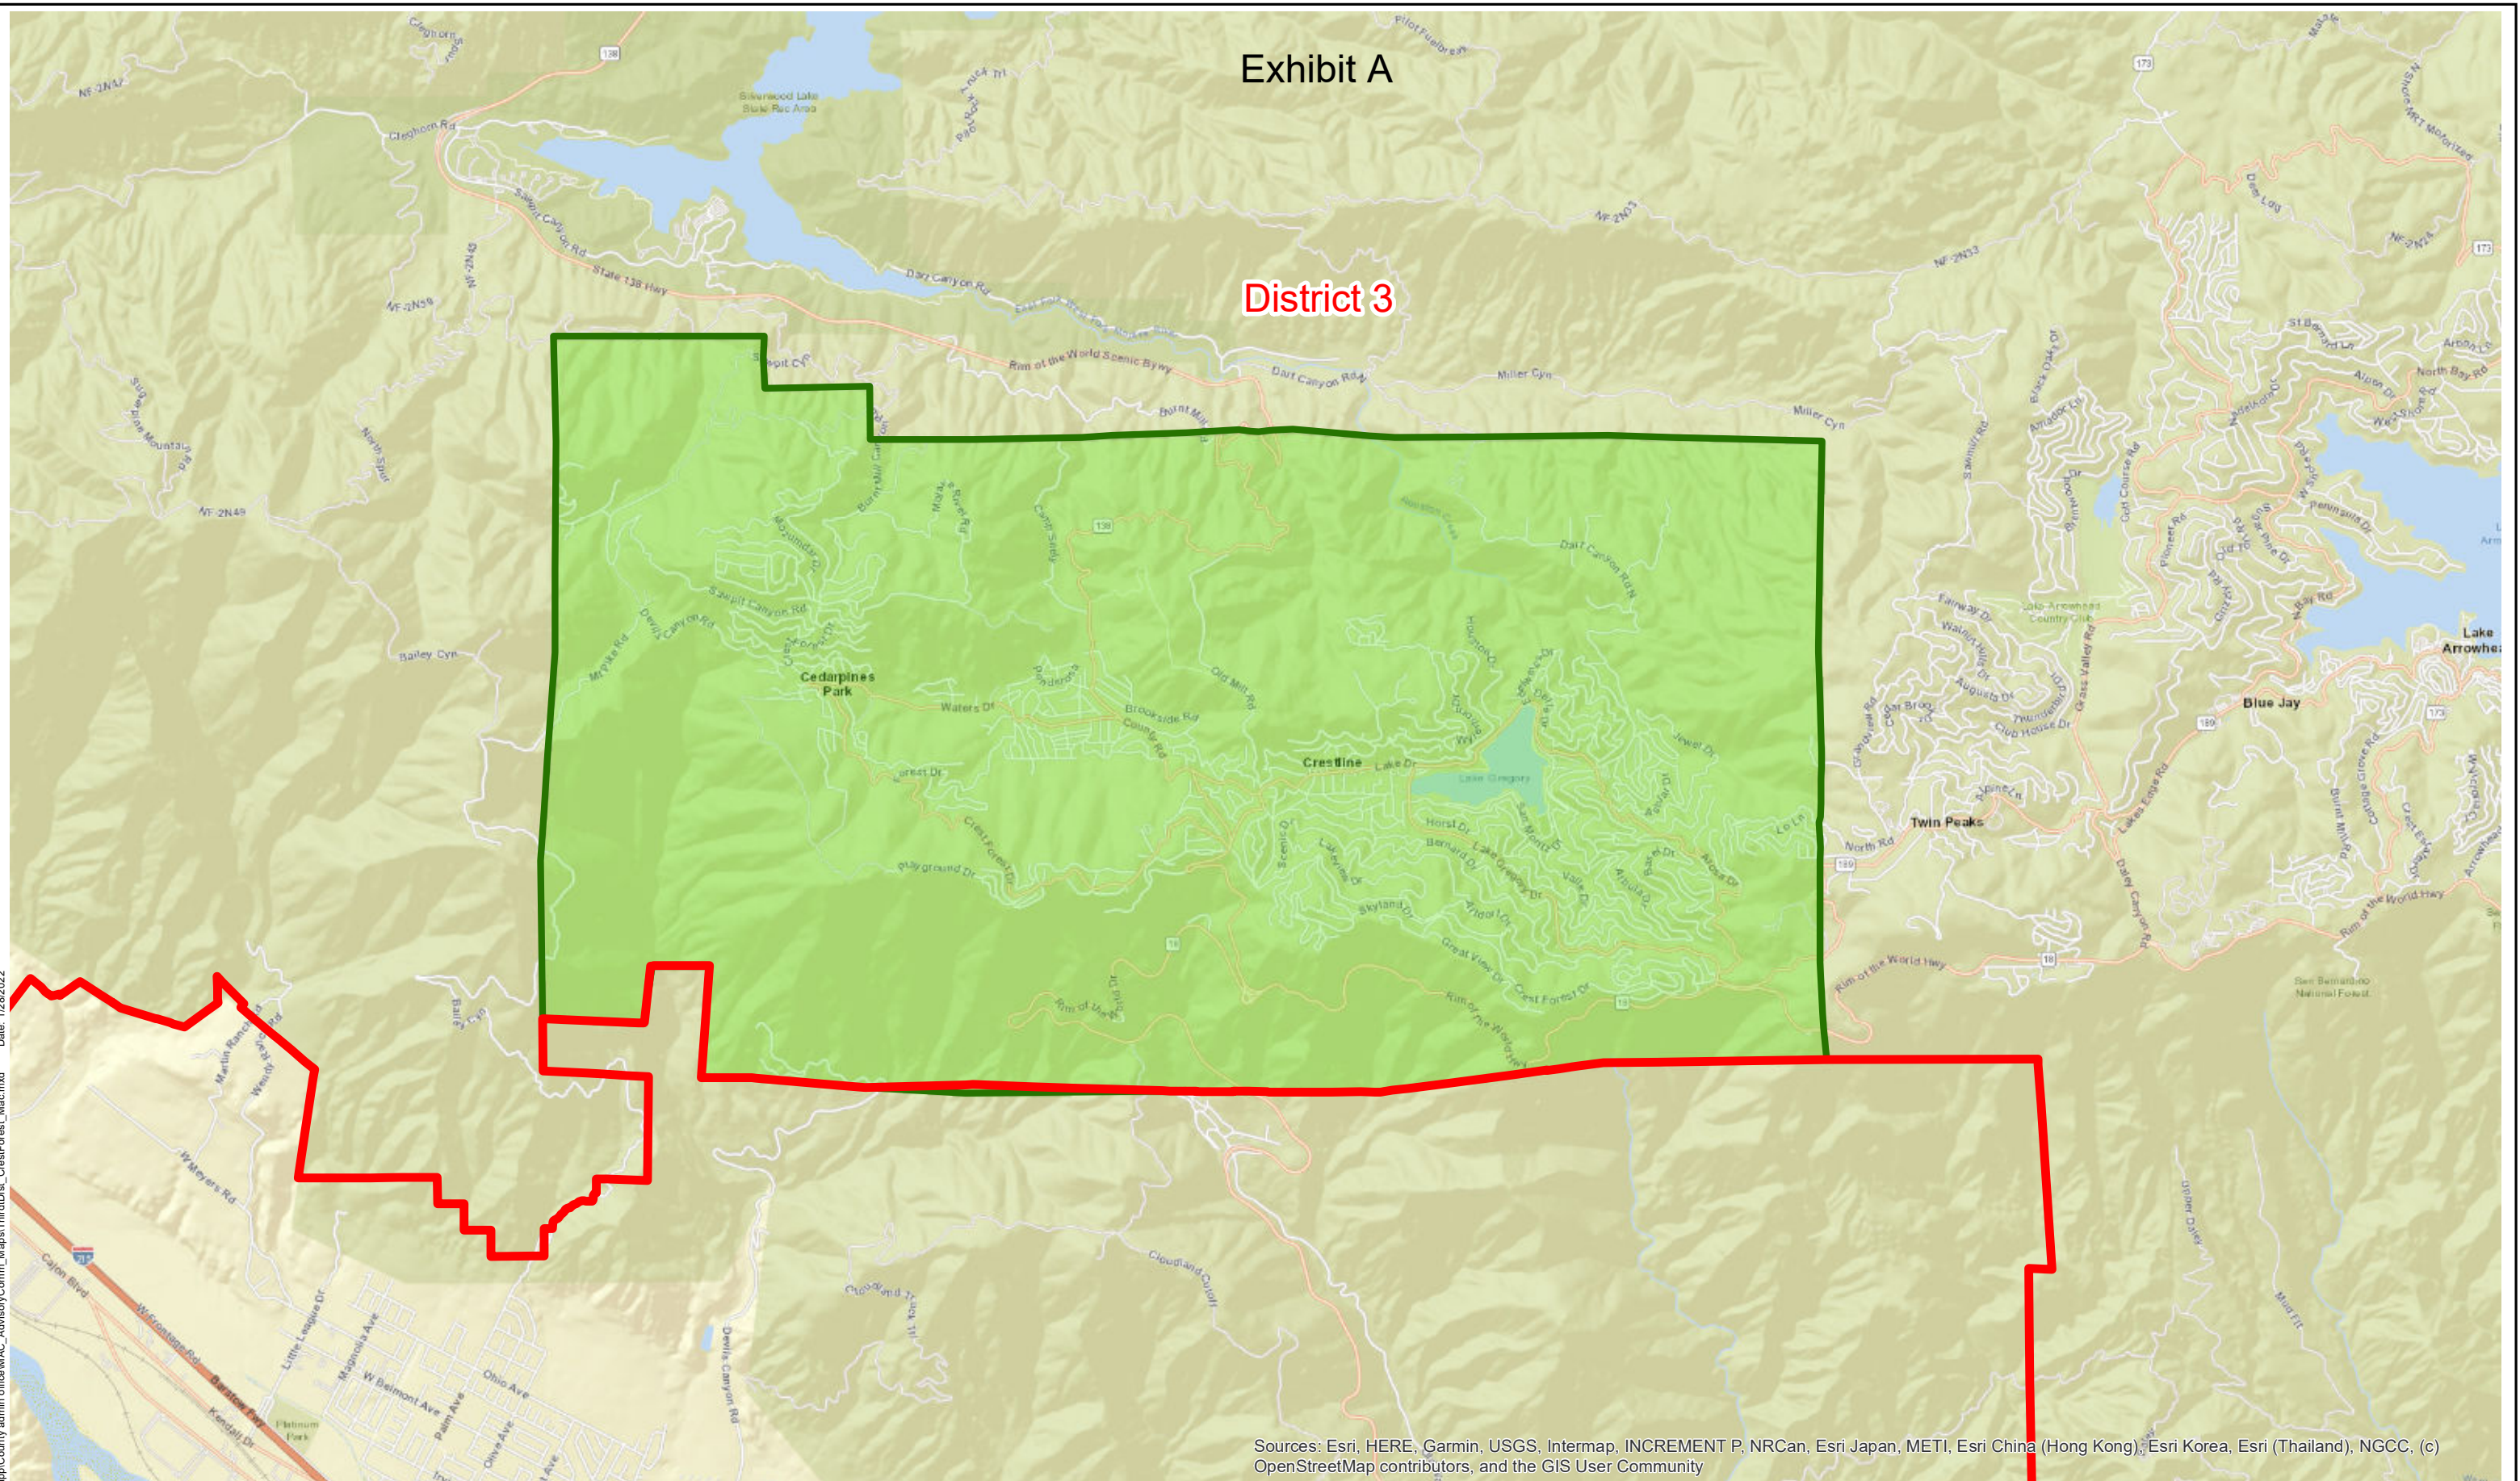

Exhibit A

District 3

Sources: Esri, HERE, Garmin, USGS, Intermap, INCREMENT P, NRCan, Esri Japan, METI, Esri China (Hong Kong), Esri Korea, Esri (Thailand), NGCC, (c) OpenStreetMap contributors, and the GIS User Community

CREST FOREST MAC Boundary Based on Crest Forest Community Plan

- 2021 Third Supv District Boundary
- Crest Forest MAC