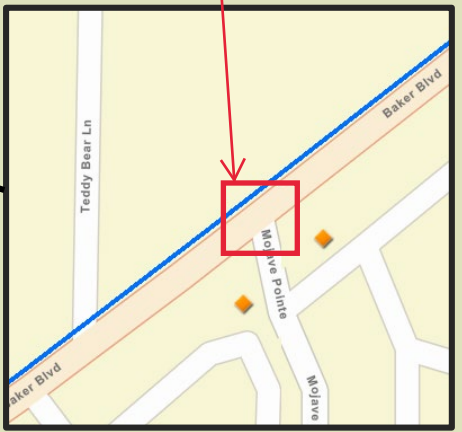

Baker Area

New Traffic Signal at Baker Blvd and Mojave Pointe Rd With Minor Road Widening

Legend:

-  Mill and Overlay
-  Overlay
-  ADA Ramp
-  New Traffic Signal with minor road widening

SAN BERNARDINO COUNTY
DEPARTMENT OF PUBLIC WORKS
Supervisorial District 1
Yard 12
W.O. # TX1814

LOCATION MAP
BAKER BOULEVARD AND PARK AVENUE
Various Roads/Locations
Mill and Overlay, ADA Ramp Updates