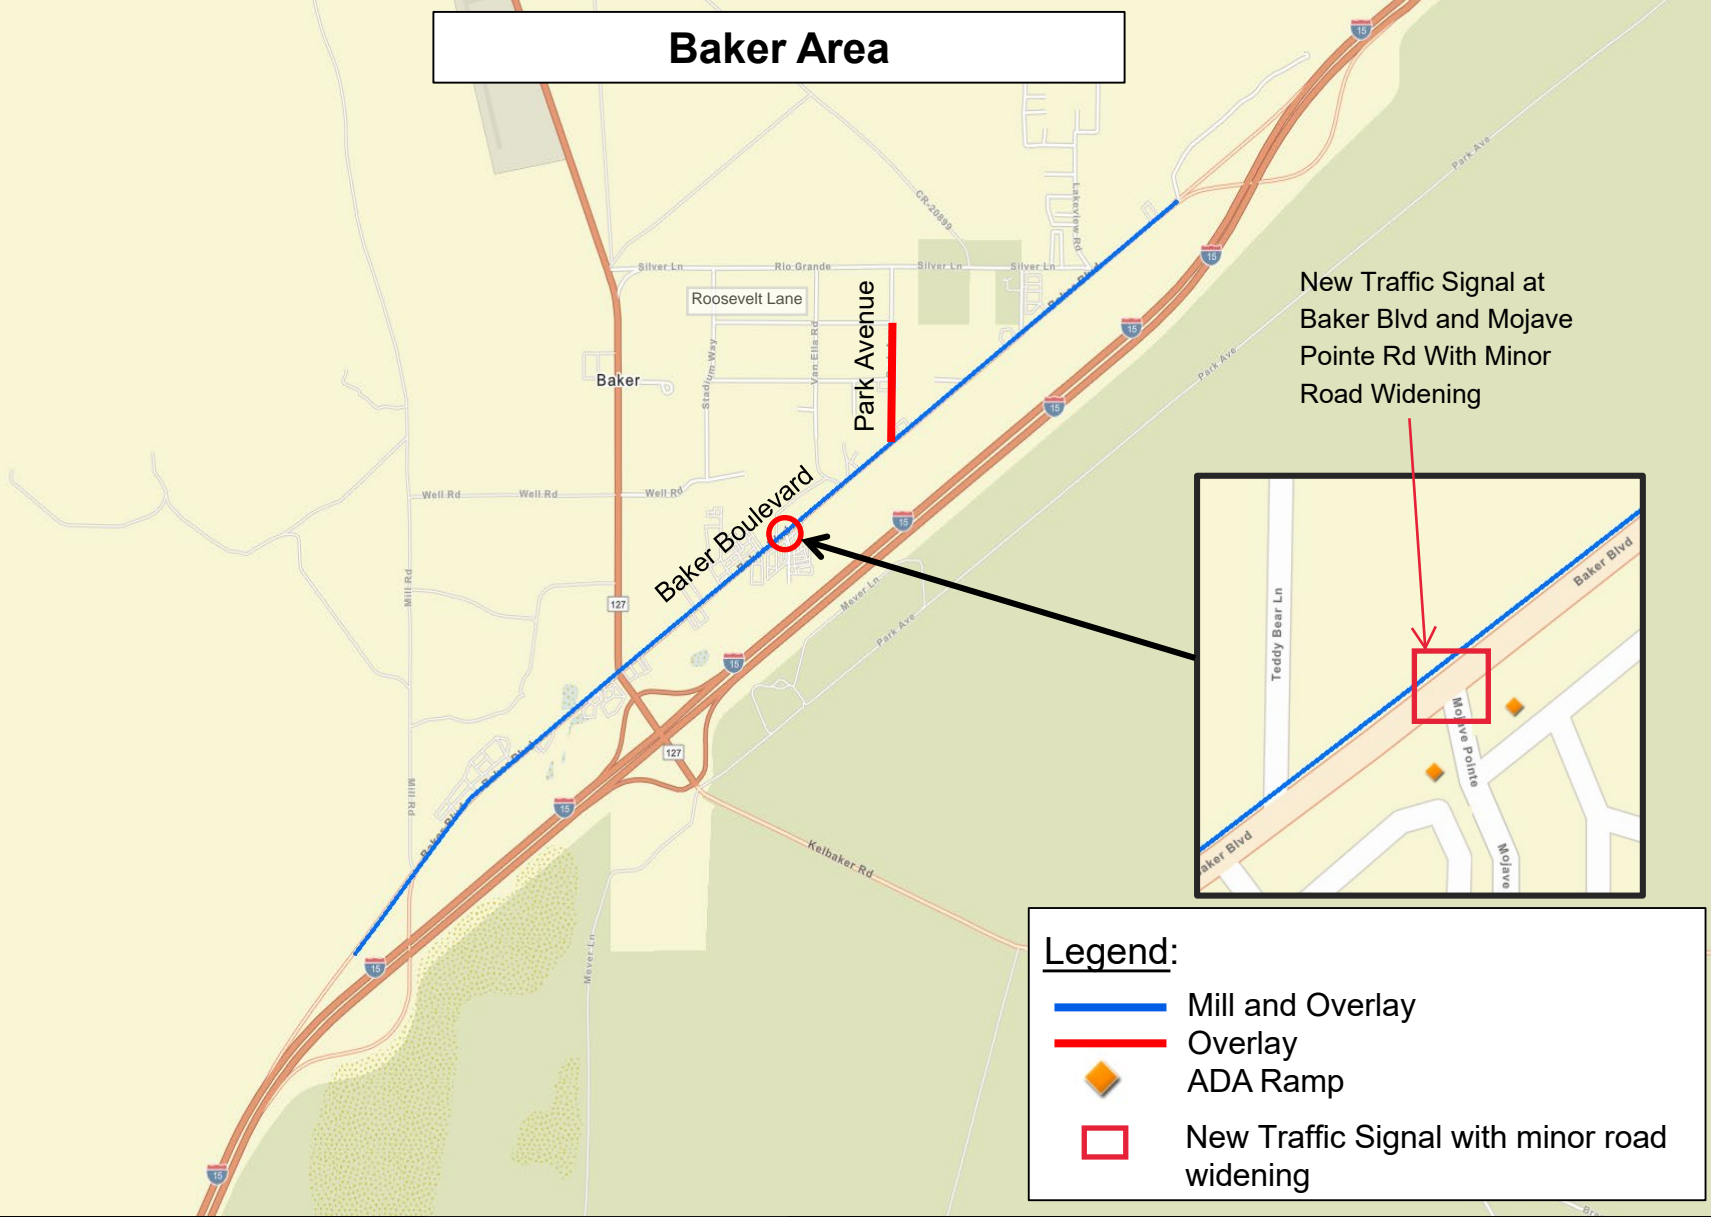

Baker Area

New Traffic Signal at Baker Blvd and Mojave Pointe Rd With Minor Road Widening

Legend:

-  Mill and Overlay
-  Overlay
-  ADA Ramp
-  New Traffic Signal with minor road widening

SAN BERNARDINO COUNTY
DEPARTMENT OF PUBLIC WORKS
Supervisorial District 1
Yard 12
W.O. # TX1814

LOCATION MAP
BAKER BOULEVARD AND PARK AVENUE
Various Roads/Locations
Mill and Overlay, ADA Ramp Updates