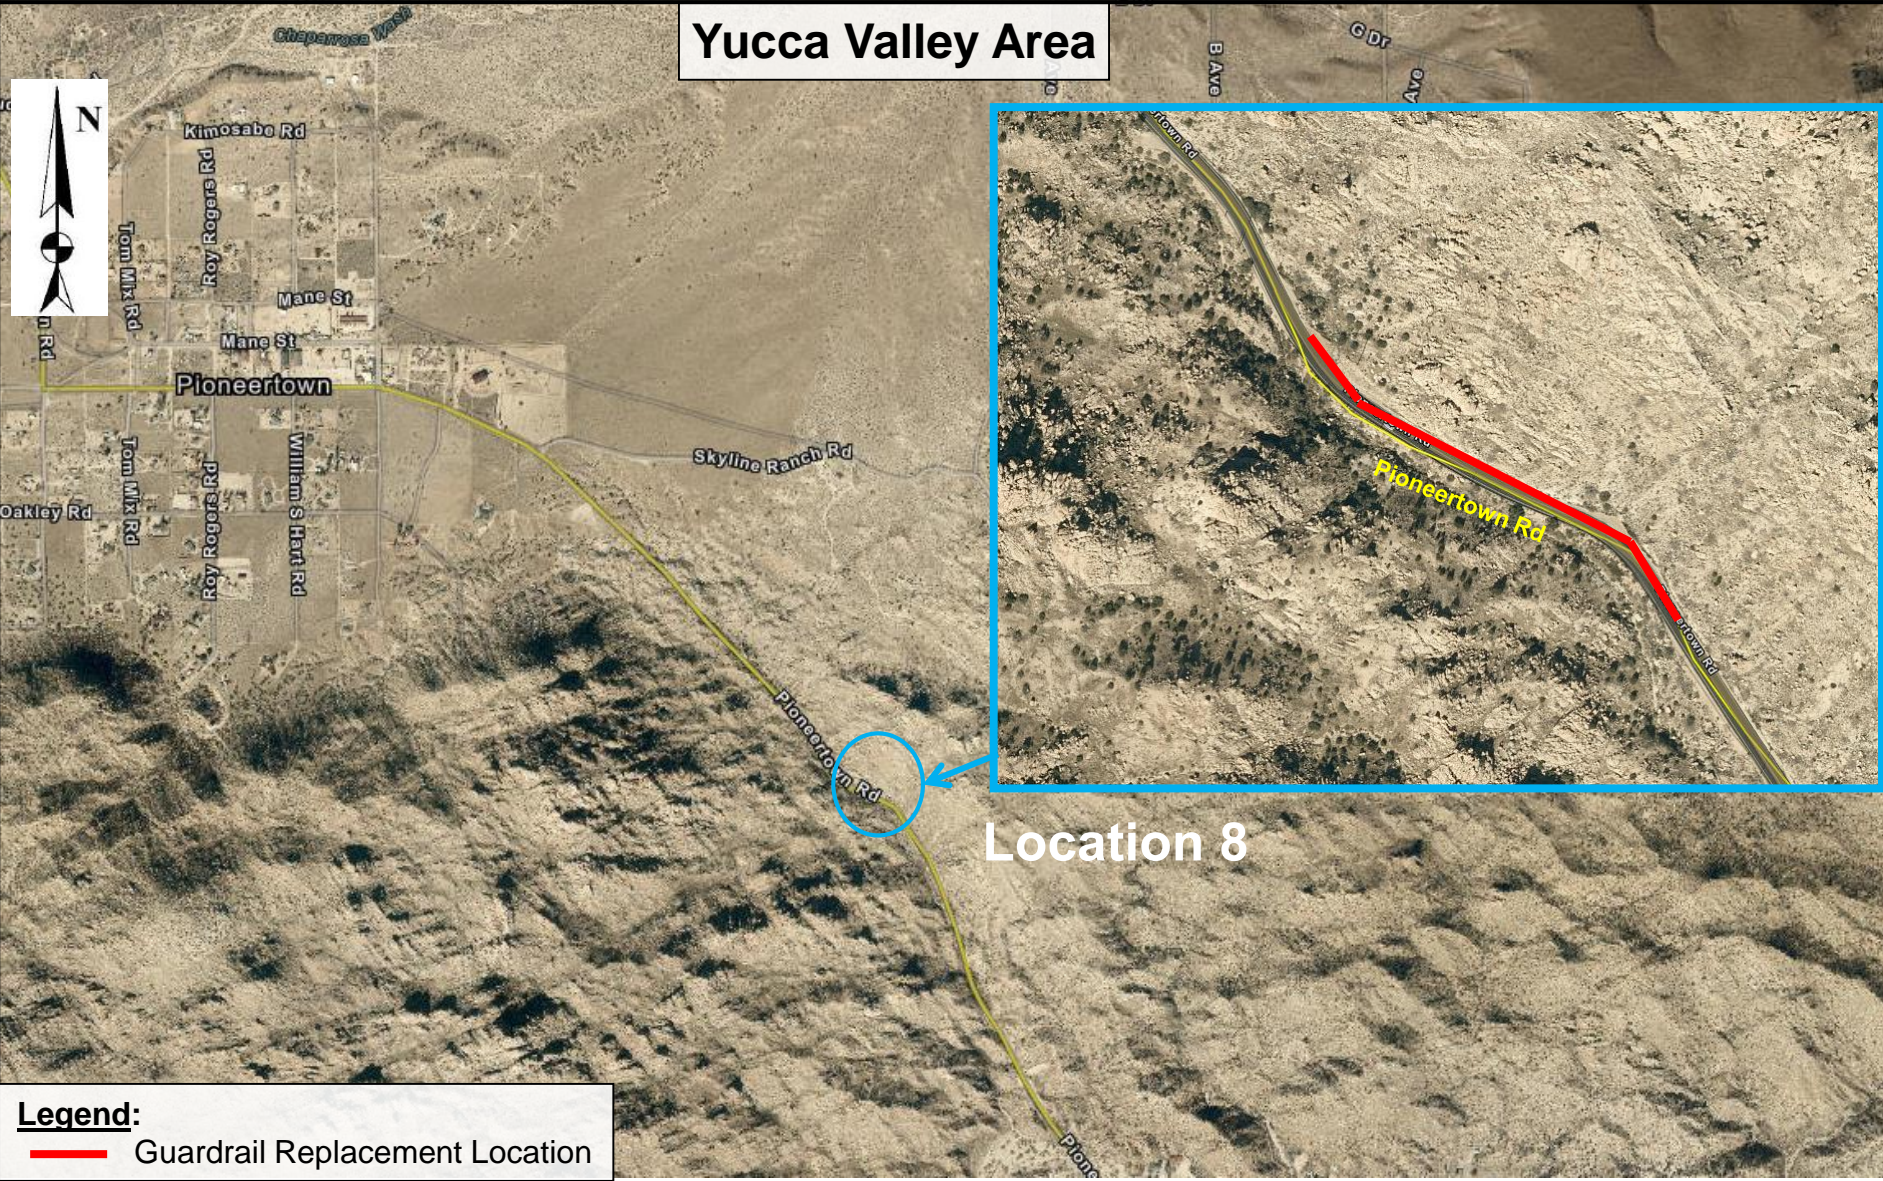

Yucca Valley Area

Legend:
— Guardrail Replacement Location

Location 8

SAN BERNARDINO COUNTY
DEPARTMENT OF PUBLIC WORKS
DISTRICT 3
YARD 10
WO H15158

LOCATION MAP
Pioneertown Road
0.67M SE, Skyline Ranch Rd
Guardrail Replacement