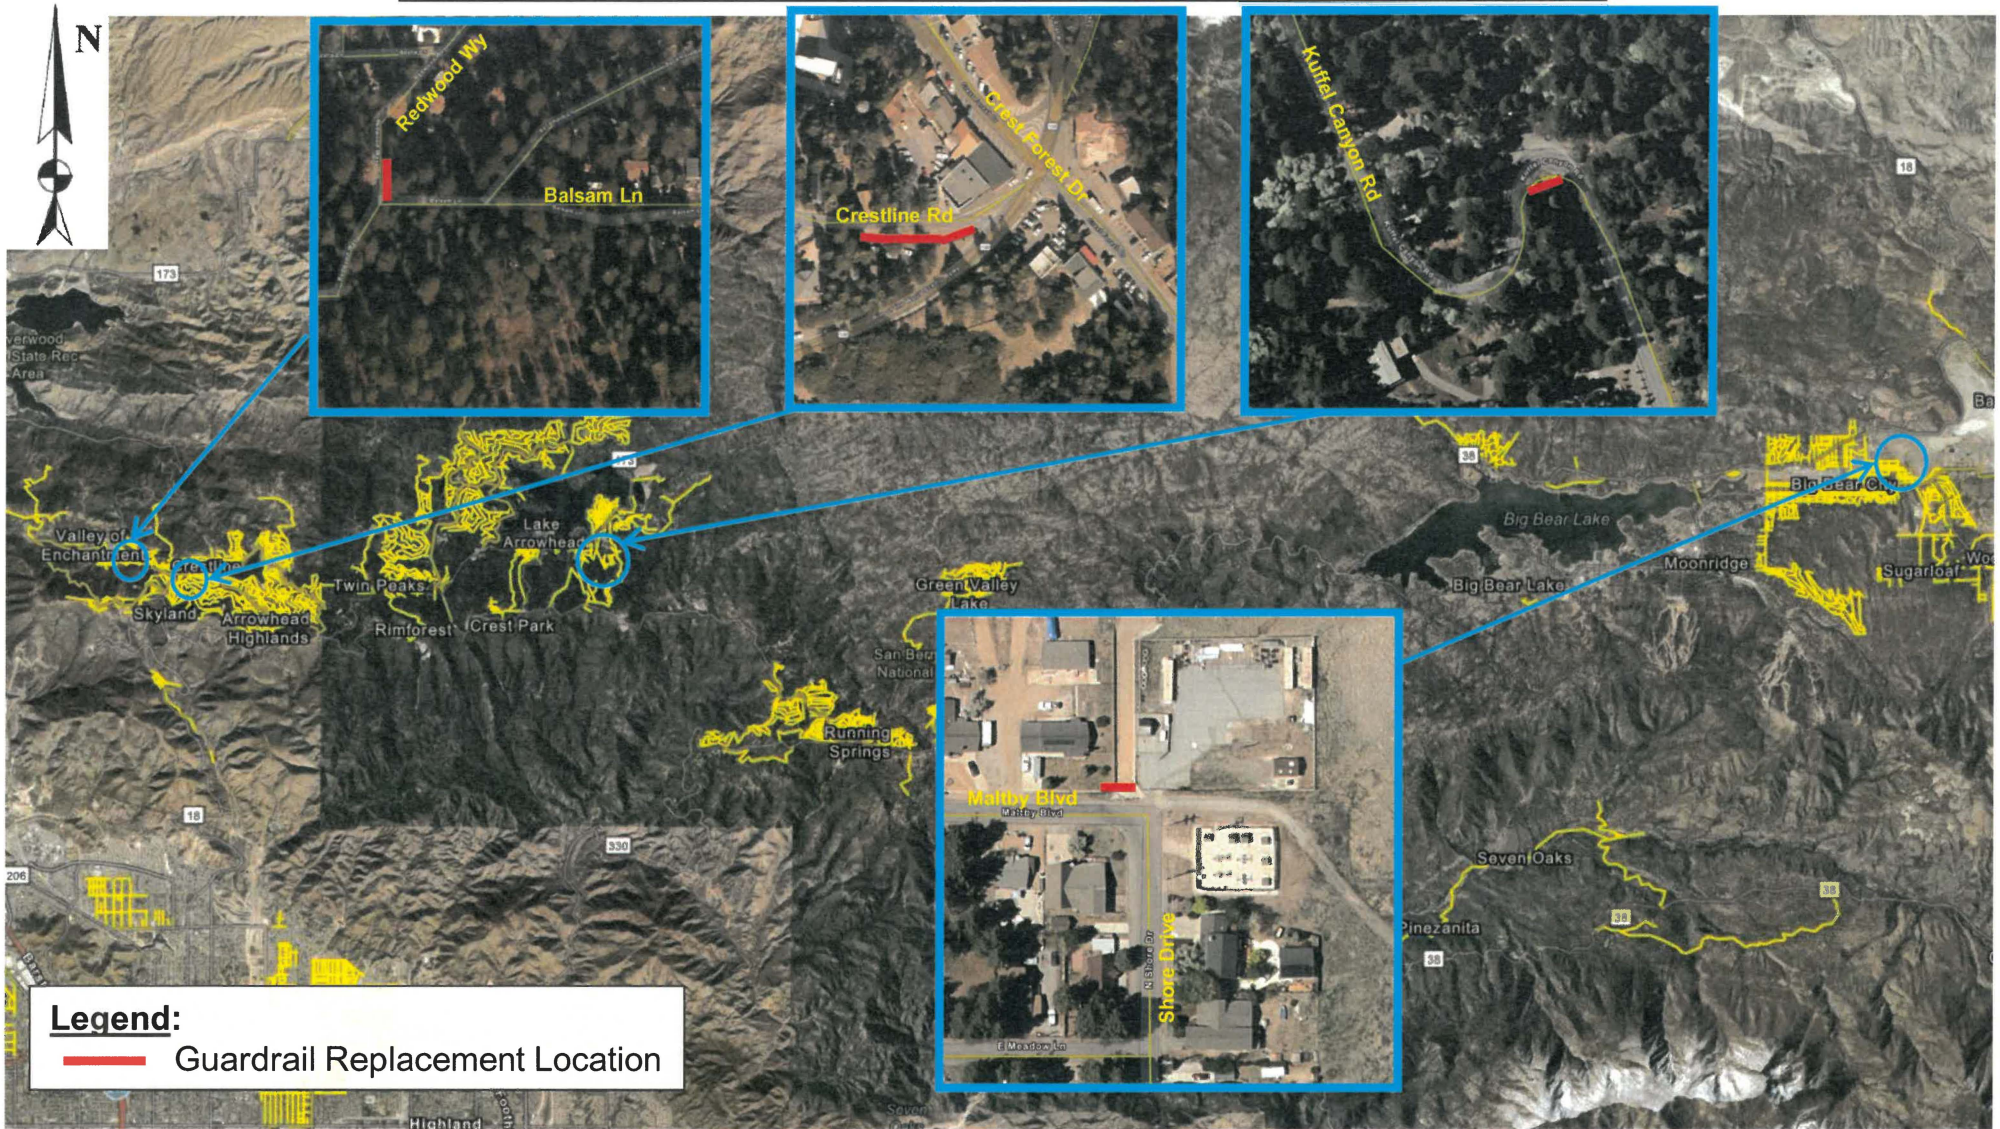

# Crestline, Lake Arrowhead, Big Bear Lake Areas

**Legend:**

— Guardrail Replacement Location

COUNTY OF SAN BERNARDINO  
 DEPARTMENT OF PUBLIC WORKS  
**DISTRICTS 2 & 3**  
**YARDS 7, 8, & 9**  
**WO H15156**

**LOCATION MAP**  
**Crestline Road and Other Roads**  
**Various Limits**  
**Guardrail Replacement**

# Crestline, Lake Arrowhead, Big Bear Lake Areas

SAN BERNARDINO COUNTY  
DEPARTMENT OF PUBLIC WORKS  
**DISTRICTS 2 & 3**  
**YARDS 7, 8, & 9**  
**WO H15156**

**LOCATION MAP**  
Crestline Road and Other Roads  
Various Limits  
Guardrail Replacement