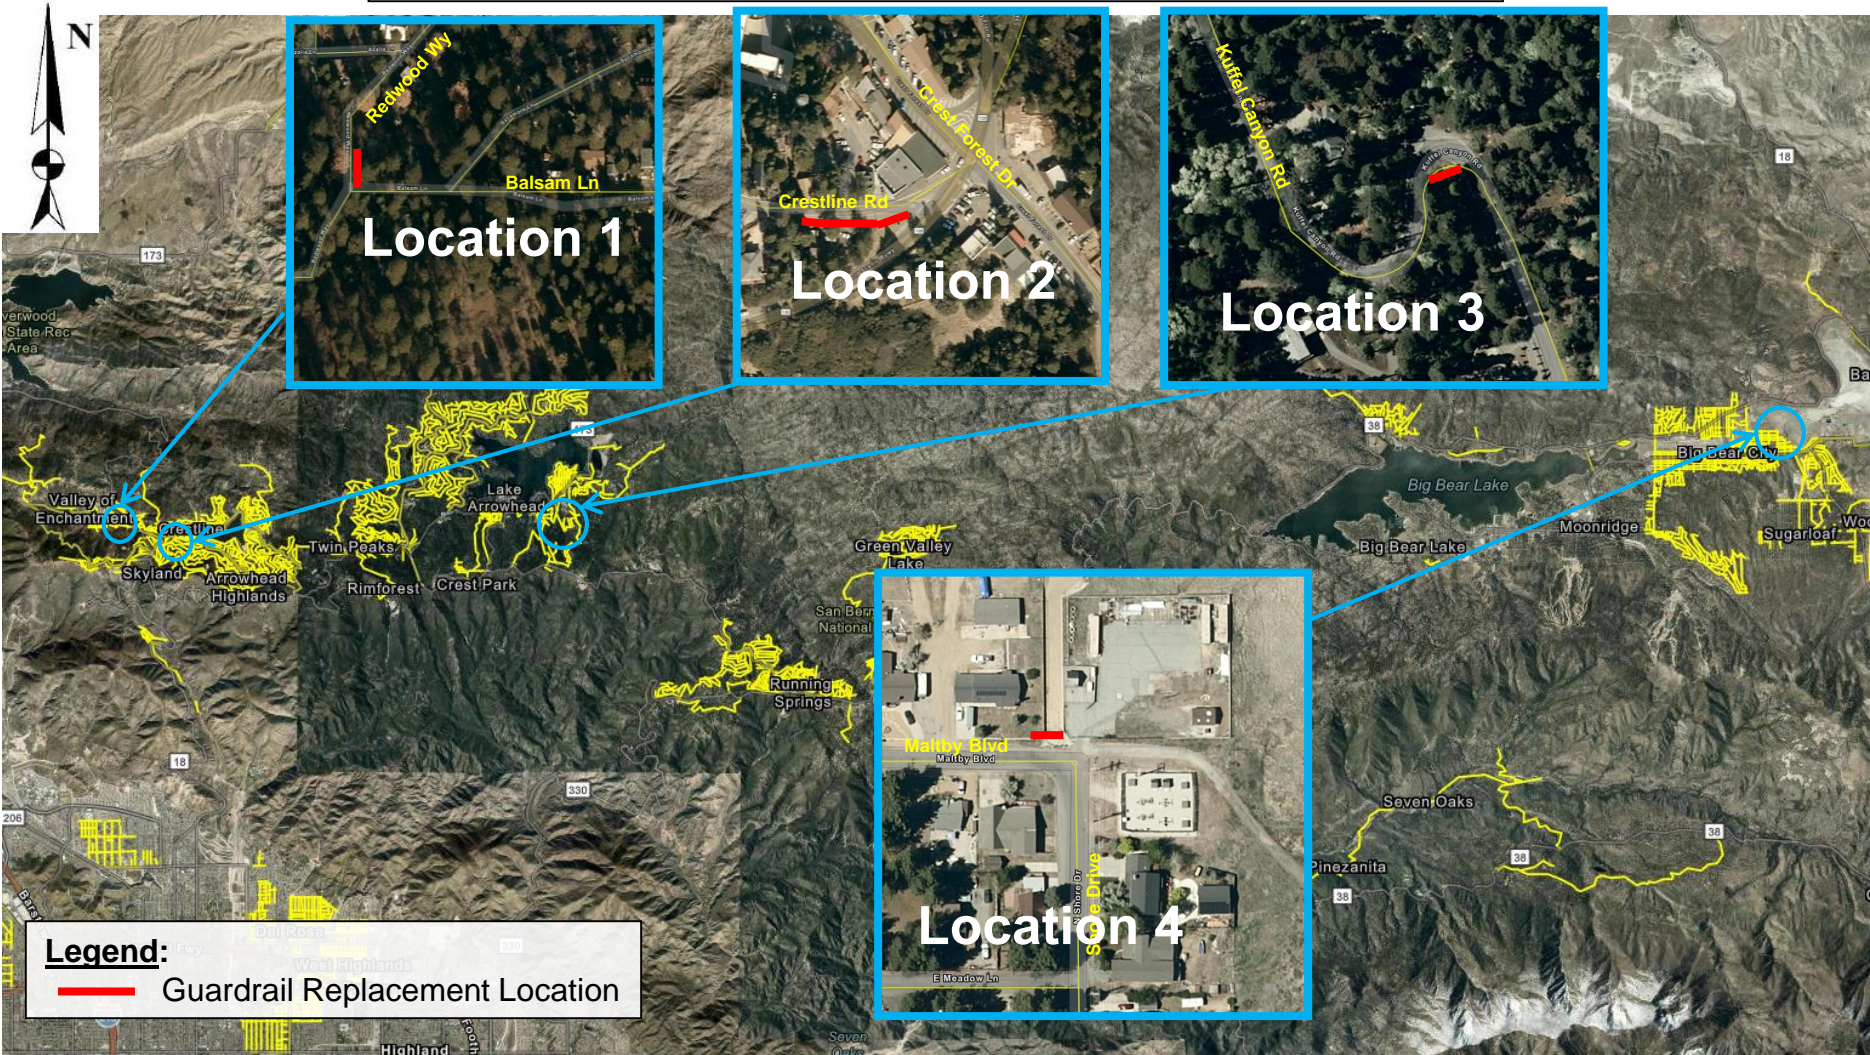

# Crestline, Lake Arrowhead, Big Bear Lake Areas

**Legend:**

— Guardrail Replacement Location

COUNTY OF SAN BERNARDINO  
 DEPARTMENT OF PUBLIC WORKS  
**DISTRICTS 2 & 3**  
**YARDS 7, 8, & 9**  
**WO H15156**

**LOCATION MAP**  
**Crestline Road and Other Roads**  
**Various Limits**  
**Guardrail Replacement**

# Crestline, Lake Arrowhead, Big Bear Lake Areas

SAN BERNARDINO COUNTY  
DEPARTMENT OF PUBLIC WORKS  
**DISTRICTS 2 & 3**  
**YARDS 7, 8, & 9**  
**WO H15156**

**LOCATION MAP**  
Crestline Road and Other Roads  
Various Limits  
Guardrail Replacement